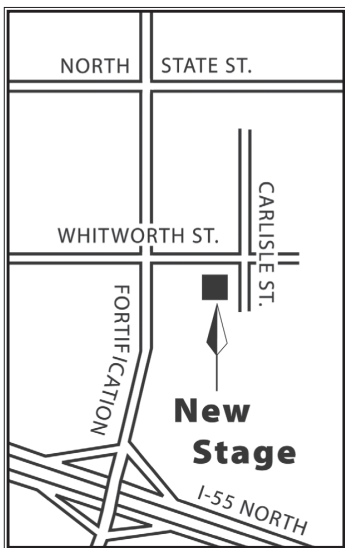

# IT'S A LITERARY PARTY!

**INTO THE BREECHES!**

September 10 – 22, 2019

**AGATHA CHRISTIE'S  
MURDER ON THE ORIENT EXPRESS**

October 22 – November 3, 2019

**PIPELINE**

March 10 – 22, 2020

**THE CURIOUS INCIDENT OF  
THE DOG IN THE NIGHT-TIME**

## Directions

From I-55, exit at Fortification Street (Exit #96C)  
Turn Right, Turn Right on to Whitworth Street  
(four streets from interstate)